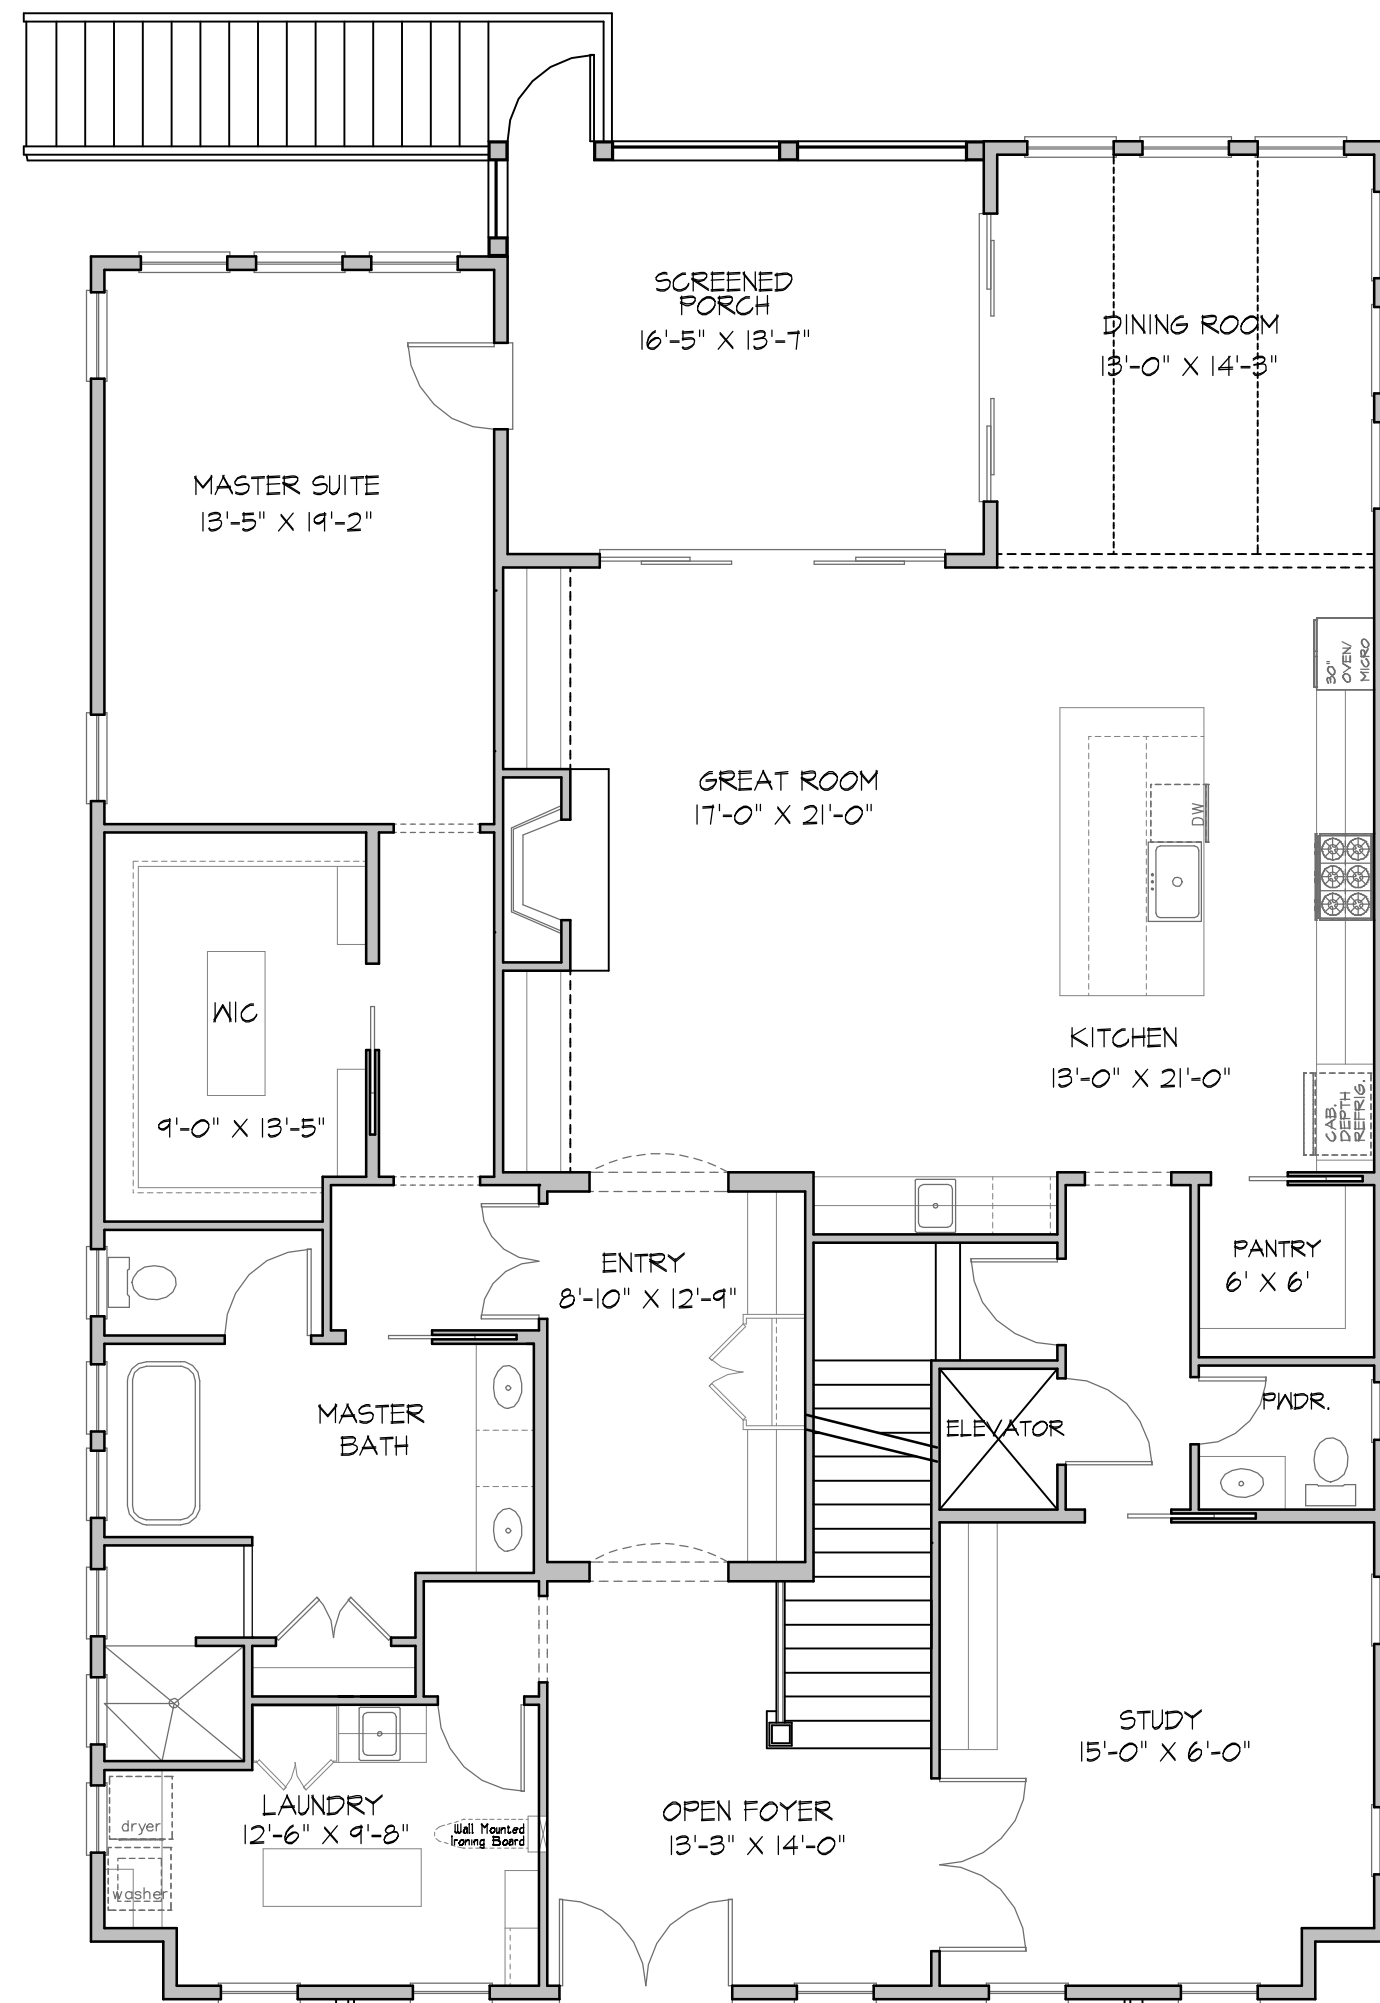

# 13B FOLLY FIELD

FRONT ELEVATION

REAR ELEVATION

Tom Peeples Builder, Inc.  
1038A William Hilton Parkway Hilton Head Island, SC 29928  
(843) 681-2600

COPYRIGHT 2017 THE RESIDENTIAL DESIGN STUDIO, INC. ALL RIGHTS RESERVED.

# 13B FOLLY FIELD

**FIRST FLOOR**  
2600 HEATED S.F.

**SECOND FLOOR**  
1780 HEATED S.F.

Tom Peeples Builder, Inc.  
1038A William Hilton Parkway Hilton Head Island, SC 29928  
(843) 681-2600

COPYRIGHT 2017 THE RESIDENTIAL DESIGN STUDIO, INC. ALL RIGHTS RESERVED.