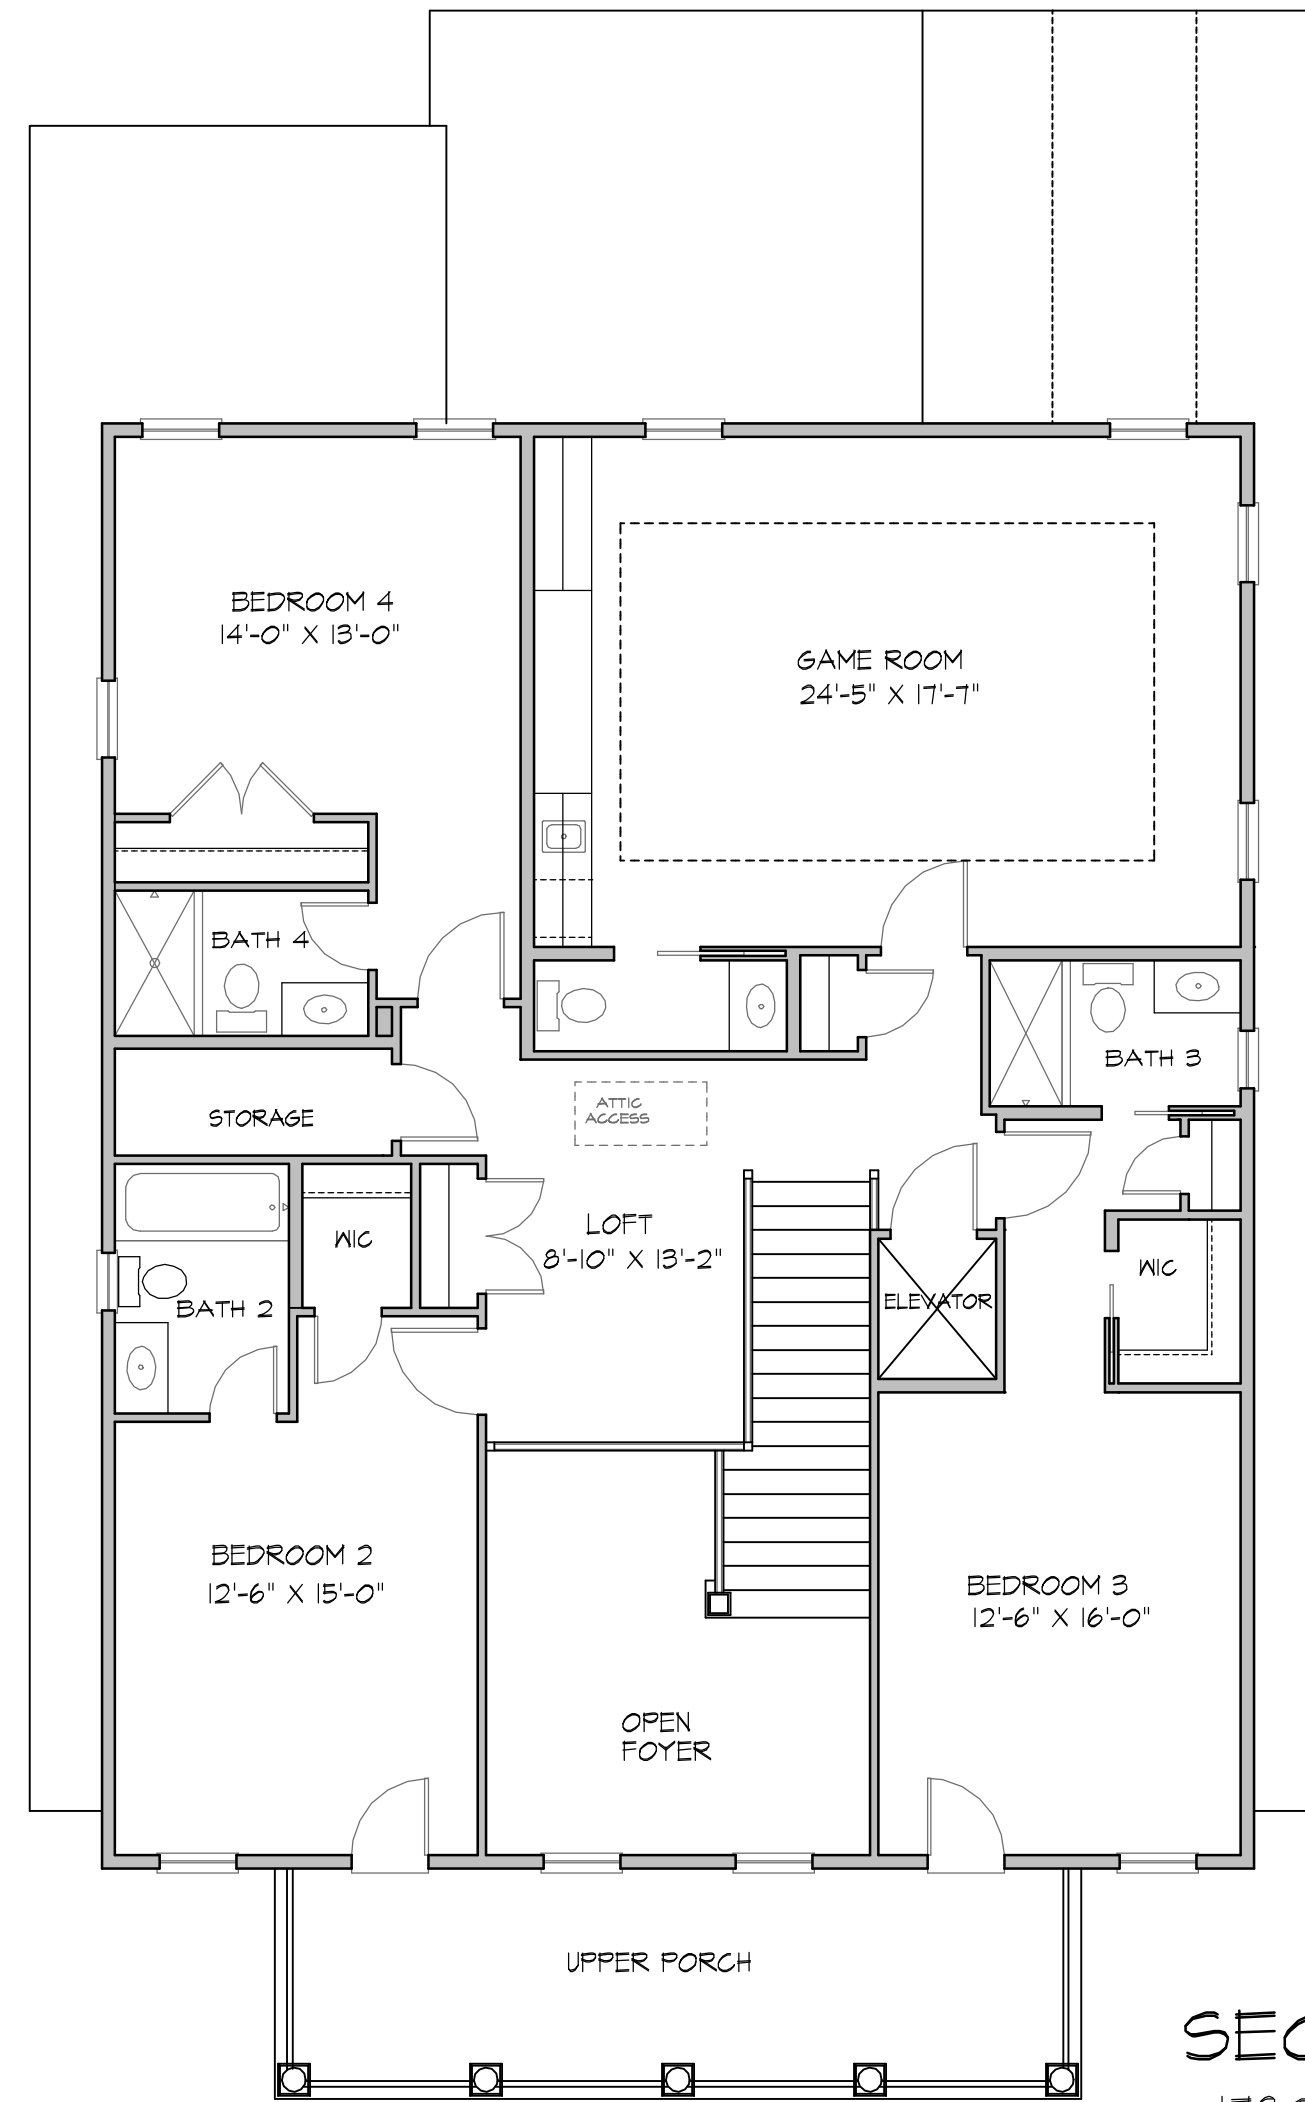

# 13B FOLLY FIELD

FRONT ELEVATION

REAR ELEVATION

Tom Peeples Builder, Inc.  
1038A William Hilton Parkway Hilton Head Island, SC 29928  
(843) 681-2600

COPYRIGHT 2017 THE RESIDENTIAL DESIGN STUDIO, INC. ALL RIGHTS RESERVED.

# 13B FOLLY FIELD

**FIRST FLOOR**  
2600 HEATED S.F.

**SECOND FLOOR**  
1780 HEATED S.F.

Tom Peeples Builder, Inc.  
1038A William Hilton Parkway Hilton Head Island, SC 29928  
(843) 681-2600

COPYRIGHT 2017 THE RESIDENTIAL DESIGN STUDIO, INC. ALL RIGHTS RESERVED.