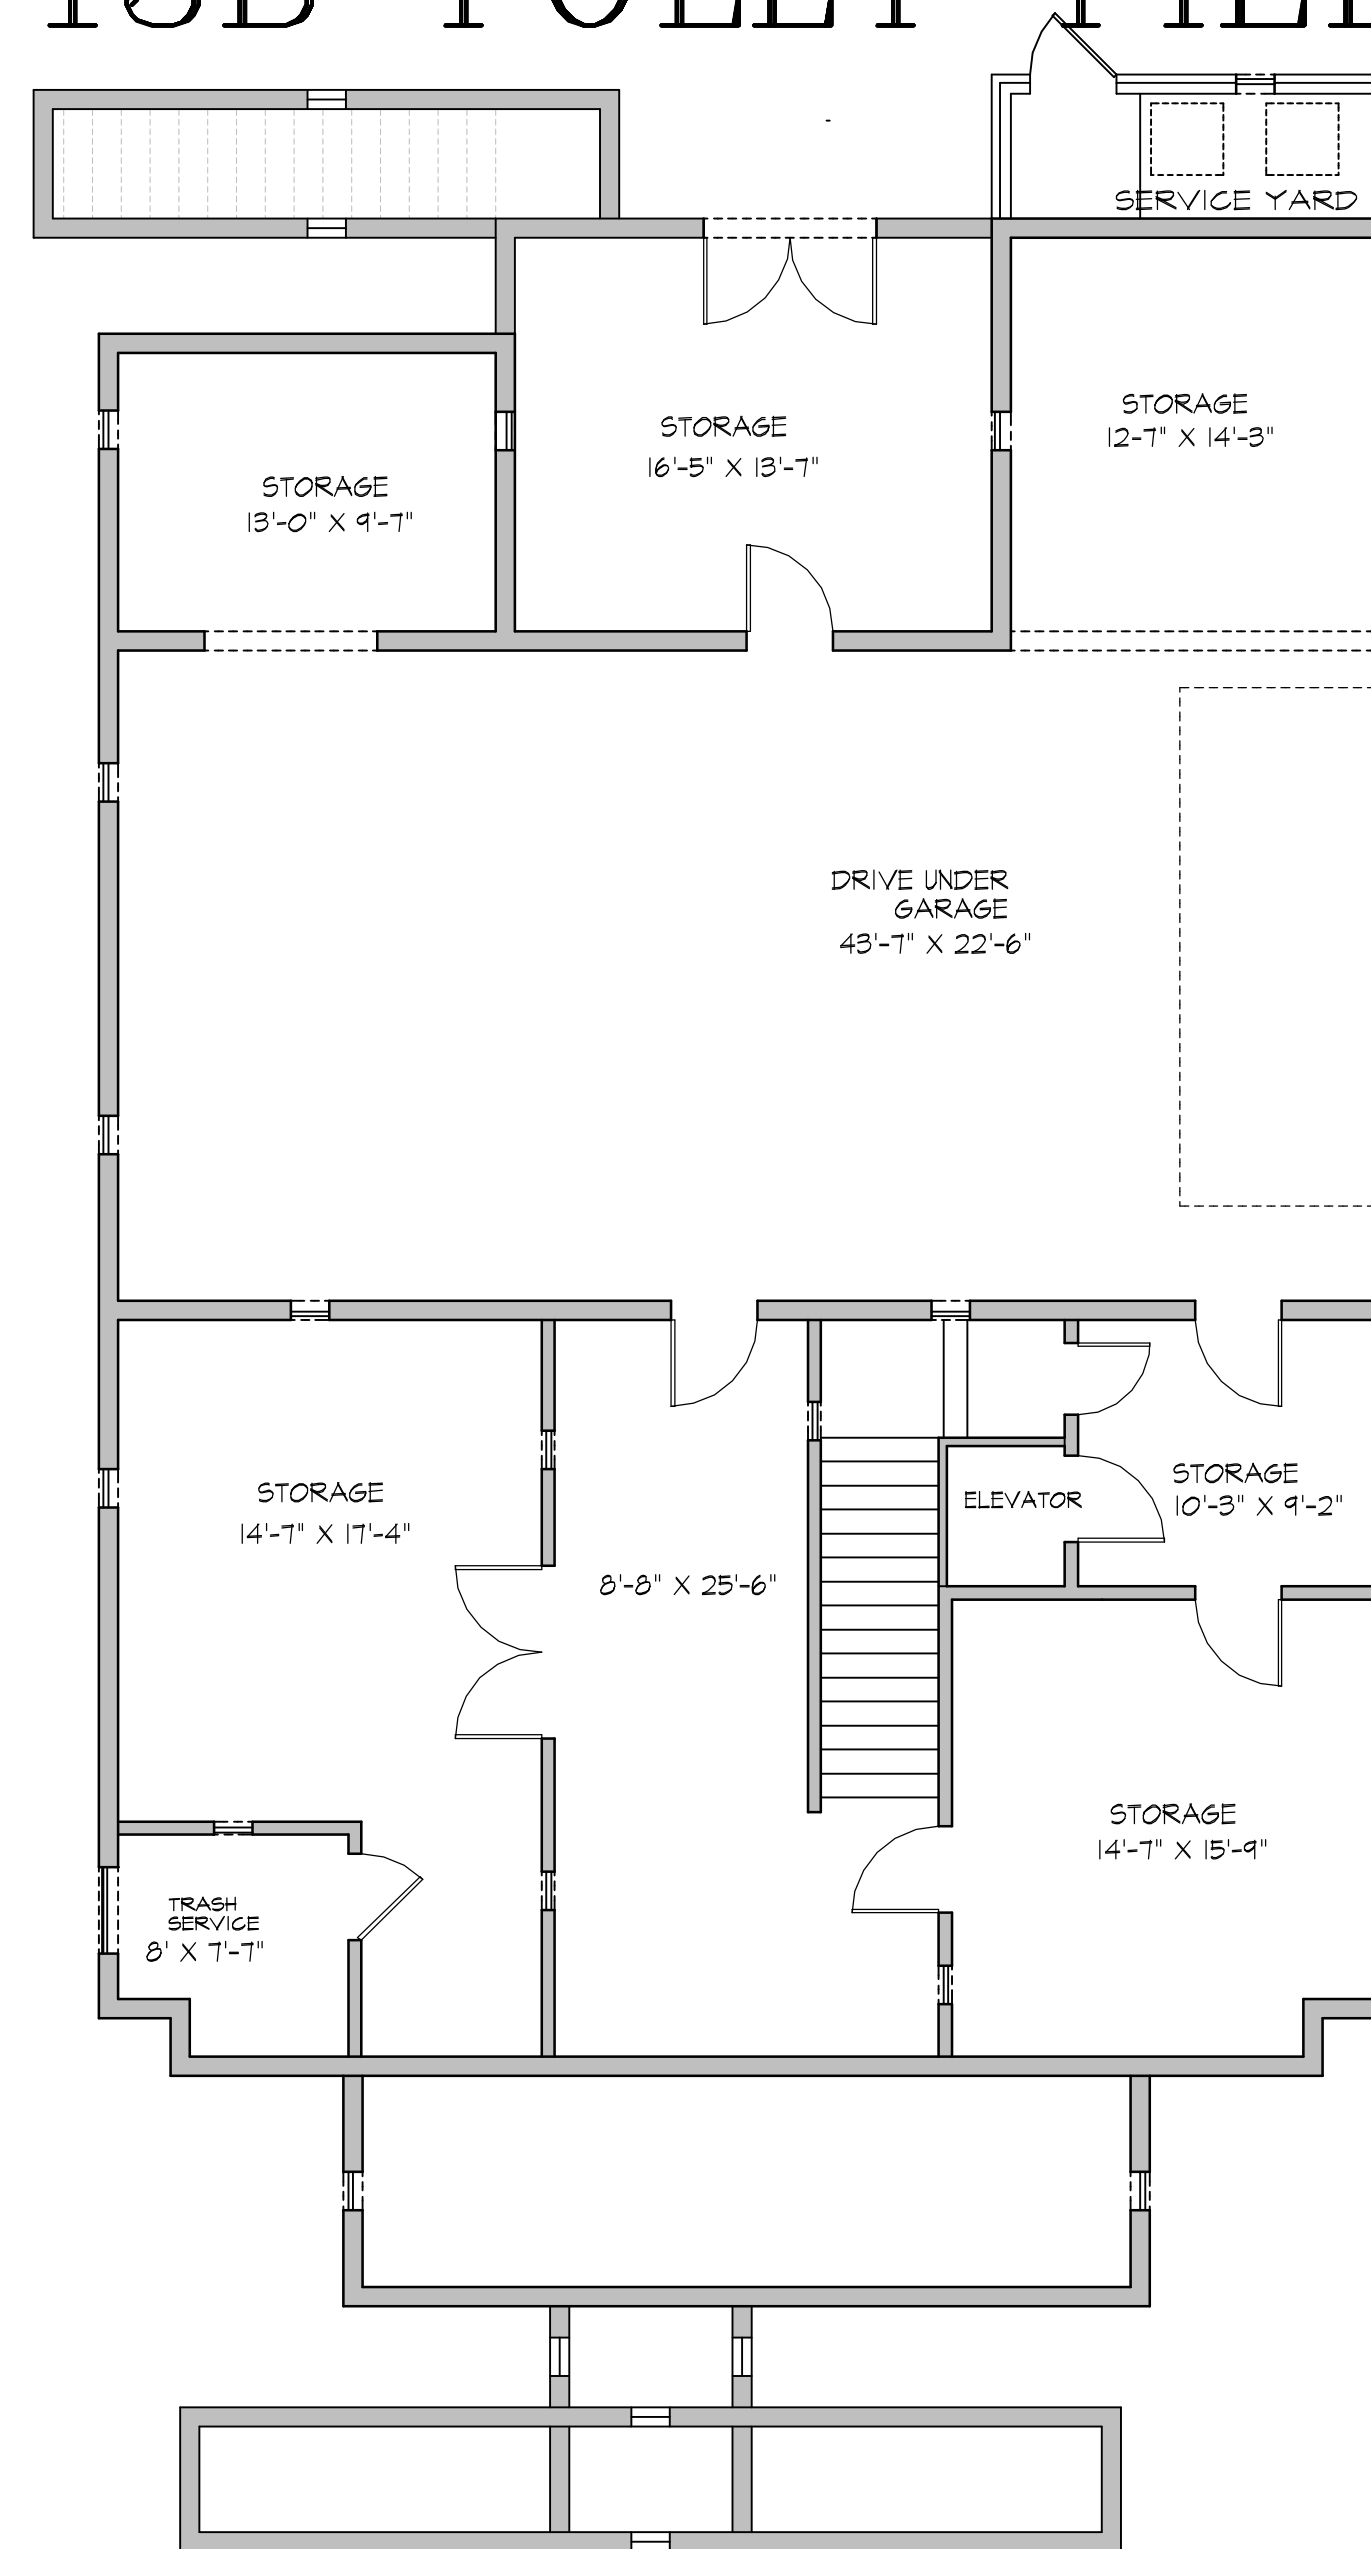

13B FOLLY FIELD

Tom Peeples Builder, Inc.
1038A William Hilton Parkway Hilton Head Island, SC 29928
(843) 681-2600

COPYRIGHT 2017 THE RESIDENTIAL DESIGN STUDIO, INC. ALL RIGHTS RESERVED.